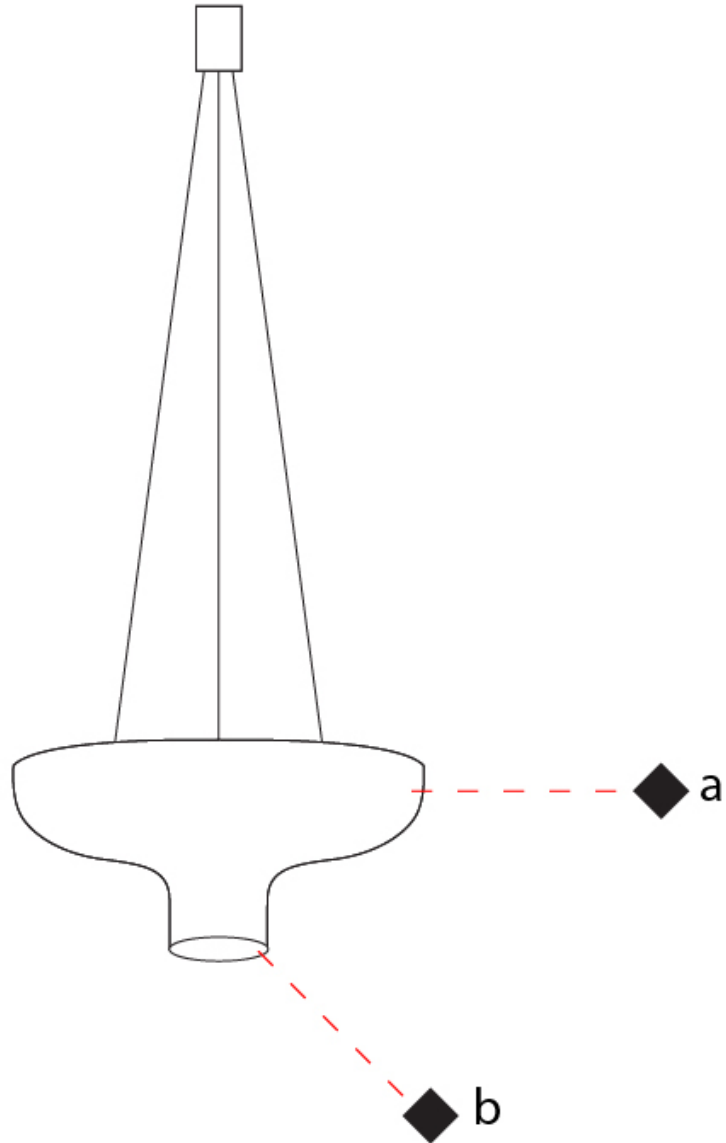

DUETTO SUSPENSION

D41049-

PROJECT	_____
TYPE	_____
SPECIFIER	_____
QUANTITY	_____
DATE	_____