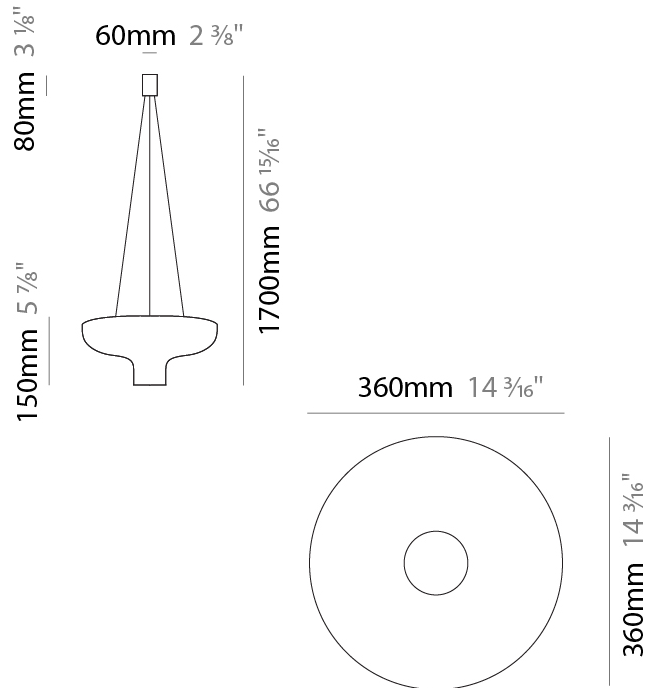

DUETTO SUSPENSION

D41048-

base number _____
Finish Options _____

1. To build a product code in our configurator select the specify button on the base model # product page
2. To build a manual product code on this datasheet choose from the options listed below in blue font and add the suffix to the base model #

GENERAL

Series: Duetto _____
Brand: Icone _____
Division: Design _____
Mounting Type: Suspension _____
Mounting Location: Ceiling _____
Subcategory: Pendant _____

PHYSICAL

Shape: Round _____
Diameter (mm): 360 _____
Diameter (in): 14 ³/₁₆ _____
Height (mm): 150 _____
Height (in): 5 ⁷/₈ _____
Max. Overall Height (mm): 1700 _____
Max. Overall Height (in): 66 ¹⁵/₁₆ _____
Light Distribution: Direct / Indirect _____
Fixture Finish: WHI / WGF / BKW / BCL _____
Fixture Material: Aluminum _____

ELECTRICAL

Lamp Type: LED _____
Total Output Wattage (W): 15 / 20 _____
Dimming: Electronic Low Voltage Dimming _____
Input Voltage (V): 120Vac Direct Line _____

LED

Color Temperature (°K): 3000 _____
Nominal Lumen (lm): Dir 1275 / Ind 2200 _____
CRI: >90 CRI _____

OPTICAL

RATINGS AND CERTIFICATIONS

Certified By: Certified for North American Standards _____
IP rating: IP20 _____