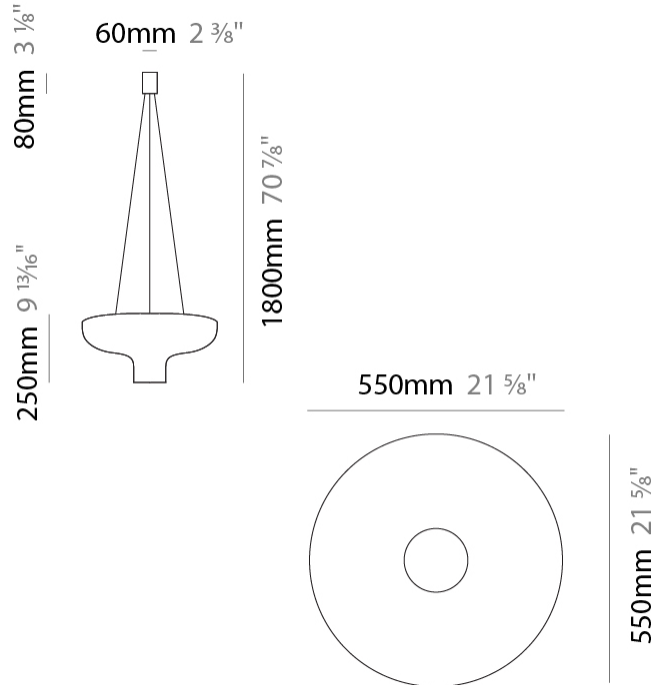

PROJECT	_____
TYPE	_____
SPECIFIER	_____
QUANTITY	_____
DATE	_____

DUETTO SUSPENSION

D41049-

base number   Finish
Options

1. To build a product code in our configurator select the specify button on the base model # product page
2. To build a manual product code on this datasheet choose from the options listed below in blue font and add the suffix to the base model #

GENERAL

Series: Duetto
Brand: Icone
Division: Design
Mounting Type: Suspension
Mounting Location: Ceiling
Subcategory: Pendant

PHYSICAL

Shape: Round
Diameter (mm): 550
Diameter (in): 21 ⁵/₈
Height (mm): 250
Height (in): 9 ¹³/₁₆
Max. Overall Height (mm): 1800
Max. Overall Height (in): 70 ⁷/₈
Light Distribution: Direct / Indirect
Fixture Finish: WHI / WGF / BKW / BCL
Fixture Material: Aluminum

ELECTRICAL

Lamp Type: LED
Total Output Wattage (W): 20 / 30
Dimming: Electronic Low Voltage Dimming
Input Voltage (V): 120Vac Direct Line

LED

Color Temperature (°K): 3000
Nominal Lumen (lm): Dir 1700 / Ind 3200
CRI: >90 CRI

OPTICAL

RATINGS AND CERTIFICATIONS

Certified By: Certified for North American Standards
IP rating: IP20