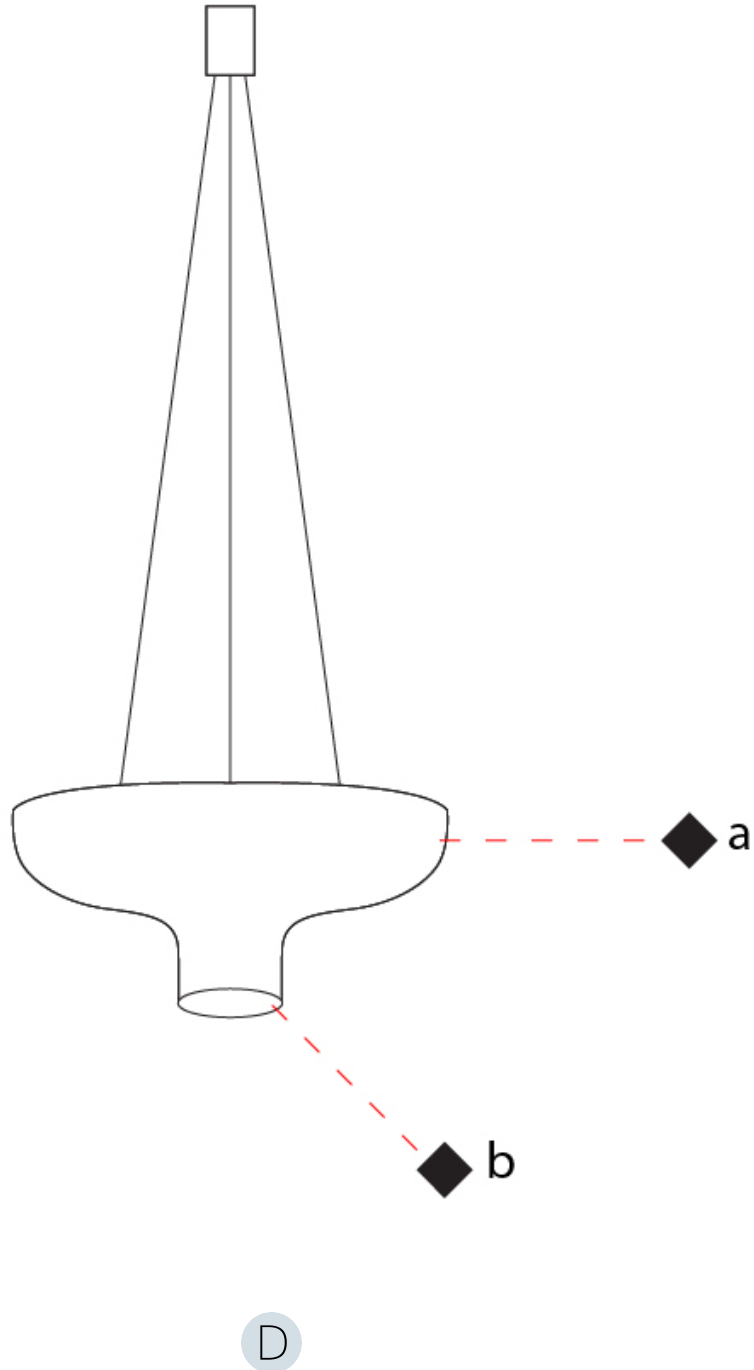

D41048-

PROJECT
TYPE
SPECIFIER
QUANTITY
DATE